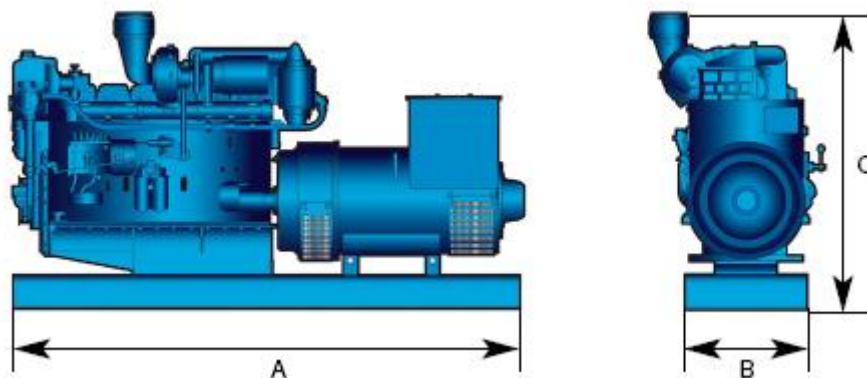

### Engine Specifications

<b>Engine Make &amp; Model</b>	<b>Weichai WP4CD66E200</b>	<b>WP4CD66E201</b>
	<b>(50HZ)</b>	<b>(60HZ)</b>
Rated Speed	1500 rpm	1800 rpm
Prime Power	60 kW	60 kW
Bore & Stroke	105x130 mm	105x130 mm
Displacement	4.5	4.5
Cylinder Number	4	4
Fuel System	Mechanical Pump	
Governor Method	Mechanic	
Aspiration	Turbocharged	
Starting Method	24V electric starter and battery charging alternator	

## Dimensions

	Length	Width	Height	Weight
CCFJ40J-WZ	1700 mm	904mm	1212 mm	945 kg