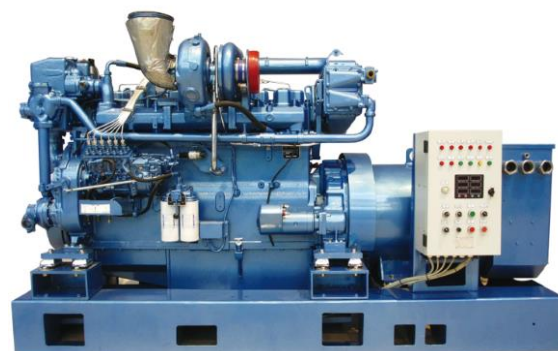

## Marine Genset- CCFJ700J-WP

### Gen-Set Specifications

<b>GenSet Model</b>	CCFJ700J-WP	
<b>Power Factor</b>	0.8-3 phase	
<b>Frequency</b>	<b>Voltage</b>	<b>Prime</b>
50Hz	400V	700kW
60Hz	440V	700kW

### Standard Features

◆ Mechanical/Electronic governor	◆ DC24V Electric starter	◆ Dual-circulate water-cooled
◆ IP23	◆ H type insulation	◆ Shutoff electronic solenoid
◆ Instrument	◆ Common high pressure pipe	◆ CCS certification
◆ Spare Parts & Tools	◆ Documents	◆ Packaging: plywood
◆ Paralleling function	◆ Alternator anti-condensation	

### Engine Specifications

Engine Make & Model	Weichai12M33CD902E200	12M33CD902E201
	(50HZ)	(60HZ)
Rated Speed	1500 rpm	1800 rpm
Prime Power	820 kW	
Bore & Stroke	150x185 mm	
Displacement	39.2	
Cylinder Number	12	
Fuel System	Mechanical Pump	
Governor Method	Electric	
Aspiration	Turbocharged and Aftercooled	
Starting Method	24V electric starter and battery charging alternator	