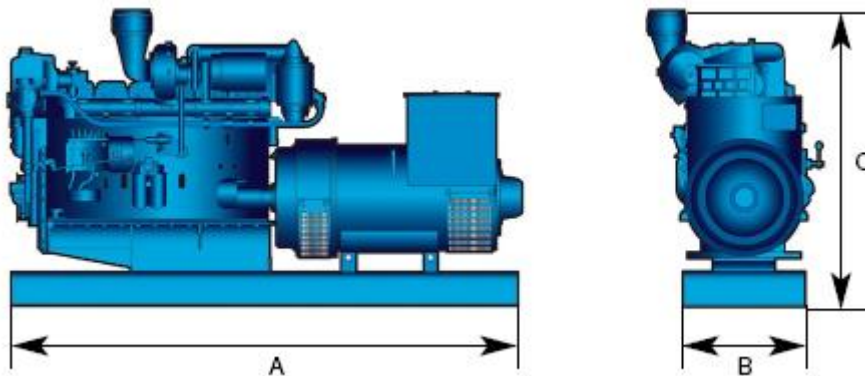

### Engine Specifications

Engine Make & Model	Weichai12M33CD902E200	12M33CD902E201
	(50HZ)	(60HZ)
Rated Speed	1500 rpm	1800 rpm
Prime Power	820 kW	
Bore & Stroke	150x185 mm	
Displacement	39.2	
Cylinder Number	12	
Fuel System	Mechanical Pump	
Governor Method	Electric	
Aspiration	Turbocharged and Aftercooled	
Starting Method	24V electric starter and battery charging alternator	

## Dimensions

	Length	Width	Height	Weight
CCFJ700J-WP (50Hz)	3940mm	1521mm	1927mm	7250±100kg
CCFJ700J-WP (60Hz)	3810mm	1521mm	1927mm	7100±100kg